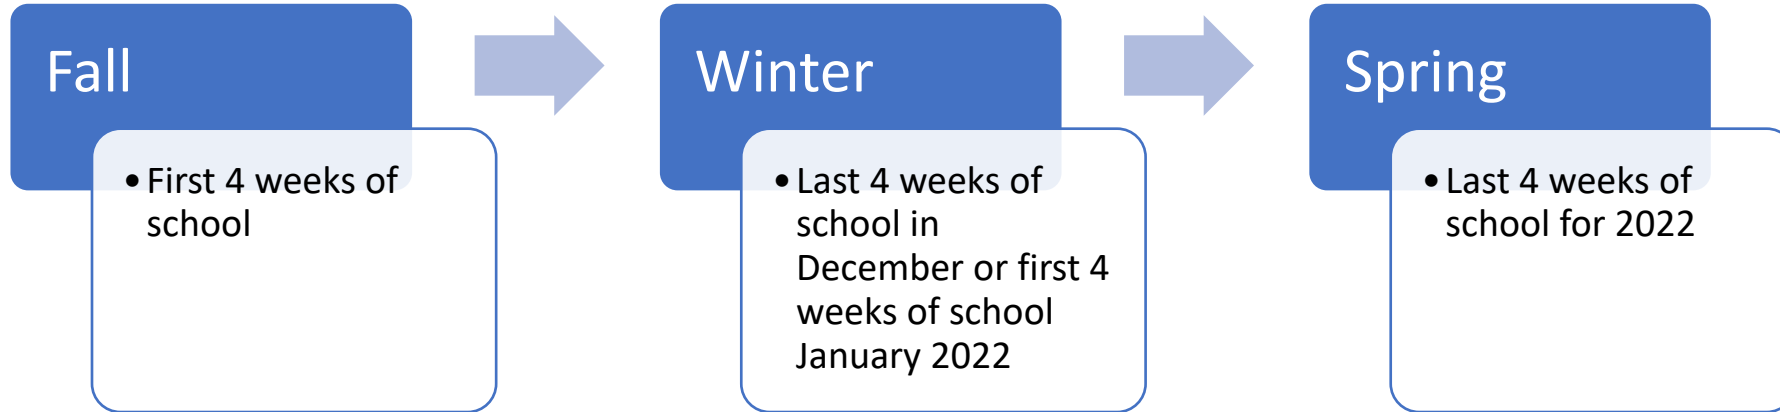

General Timeline

L4GA Assessments

Measure	Grade Level	2021-2022 Timepoint		
		Fall	Winter	Spring
PPVT-4	Pre-K	✓		✓
PALS	Pre-K	✓	✓	✓
GKIDS	K	Administer/Collect according to GKids schedule. L4GA will obtain data from GaDOE		
Acadience Reading Composite* (formerly DIBELS)	K	✓	✓	✓
*Subtests are given at different schedules; PSF and NWF are not given until the winter time point; FSF is not given at the spring timepoint; see Page 4 https://acadiencelarning.org/wp-content/uploads/2020/01/AcadienceReading_AssessmentManual.pdf				
Acadience Reading ORF (formerly DIBELS)	Grades 1, 2, 3	✓	✓	✓
HMH Growth Measure	3-11	✓	✓	✓