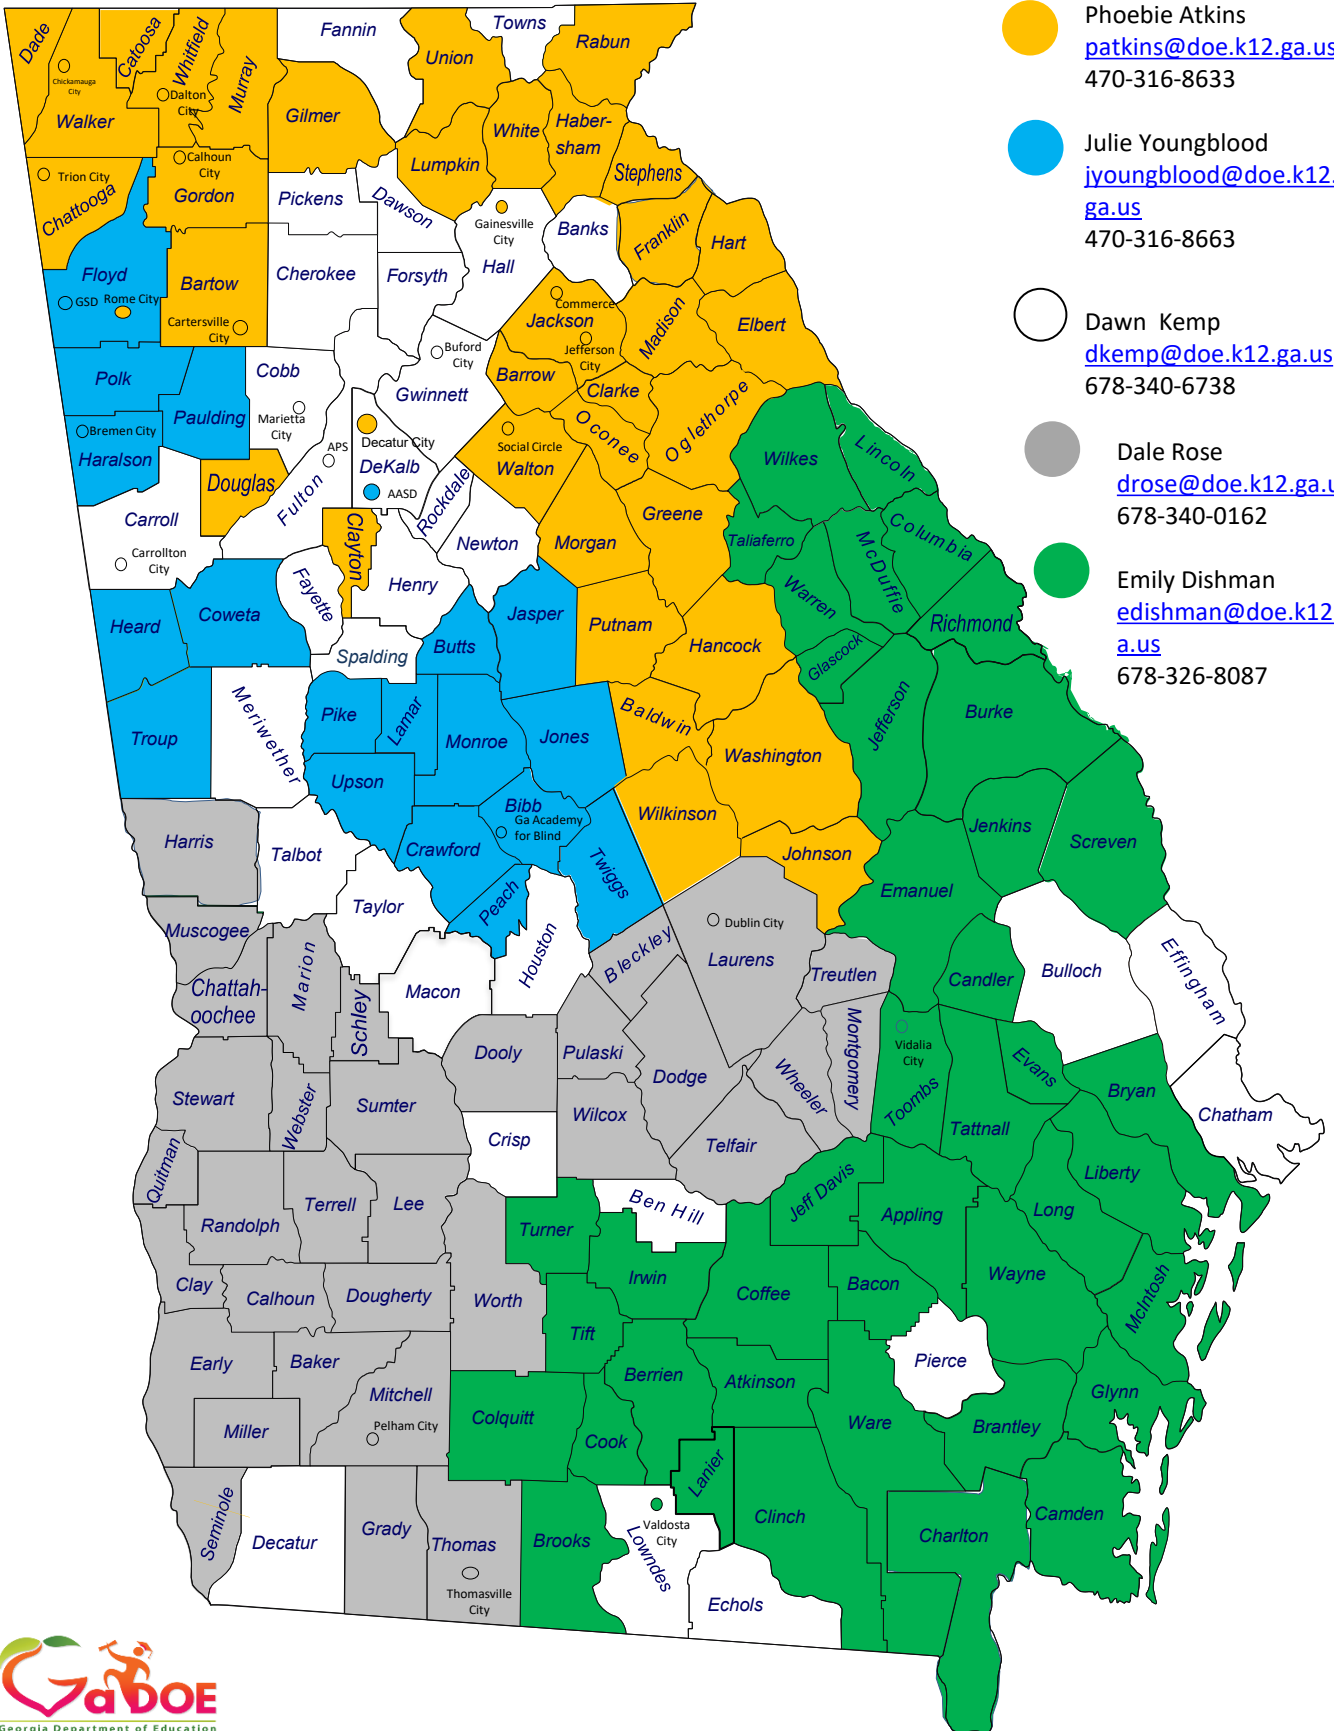

Georgia Districts and Schools Data Collections Contact Map

Charter and Specialty School Districts

Academy for Classical Education

Atlanta Heights Charter

Atlanta SMART Academy

Atlanta Unbound Academy

Baconton Community Charter School

Brookhaven Innovation Academy

Cherokee Charter Academy

Cirrus Charter Academy

Coastal Plains Charter High School – Candler Campus

Coweta Charter Academy

D.E.L.T.A. STEAM Academy

Dubois Integrity Academy

Ethos Classical Charter School