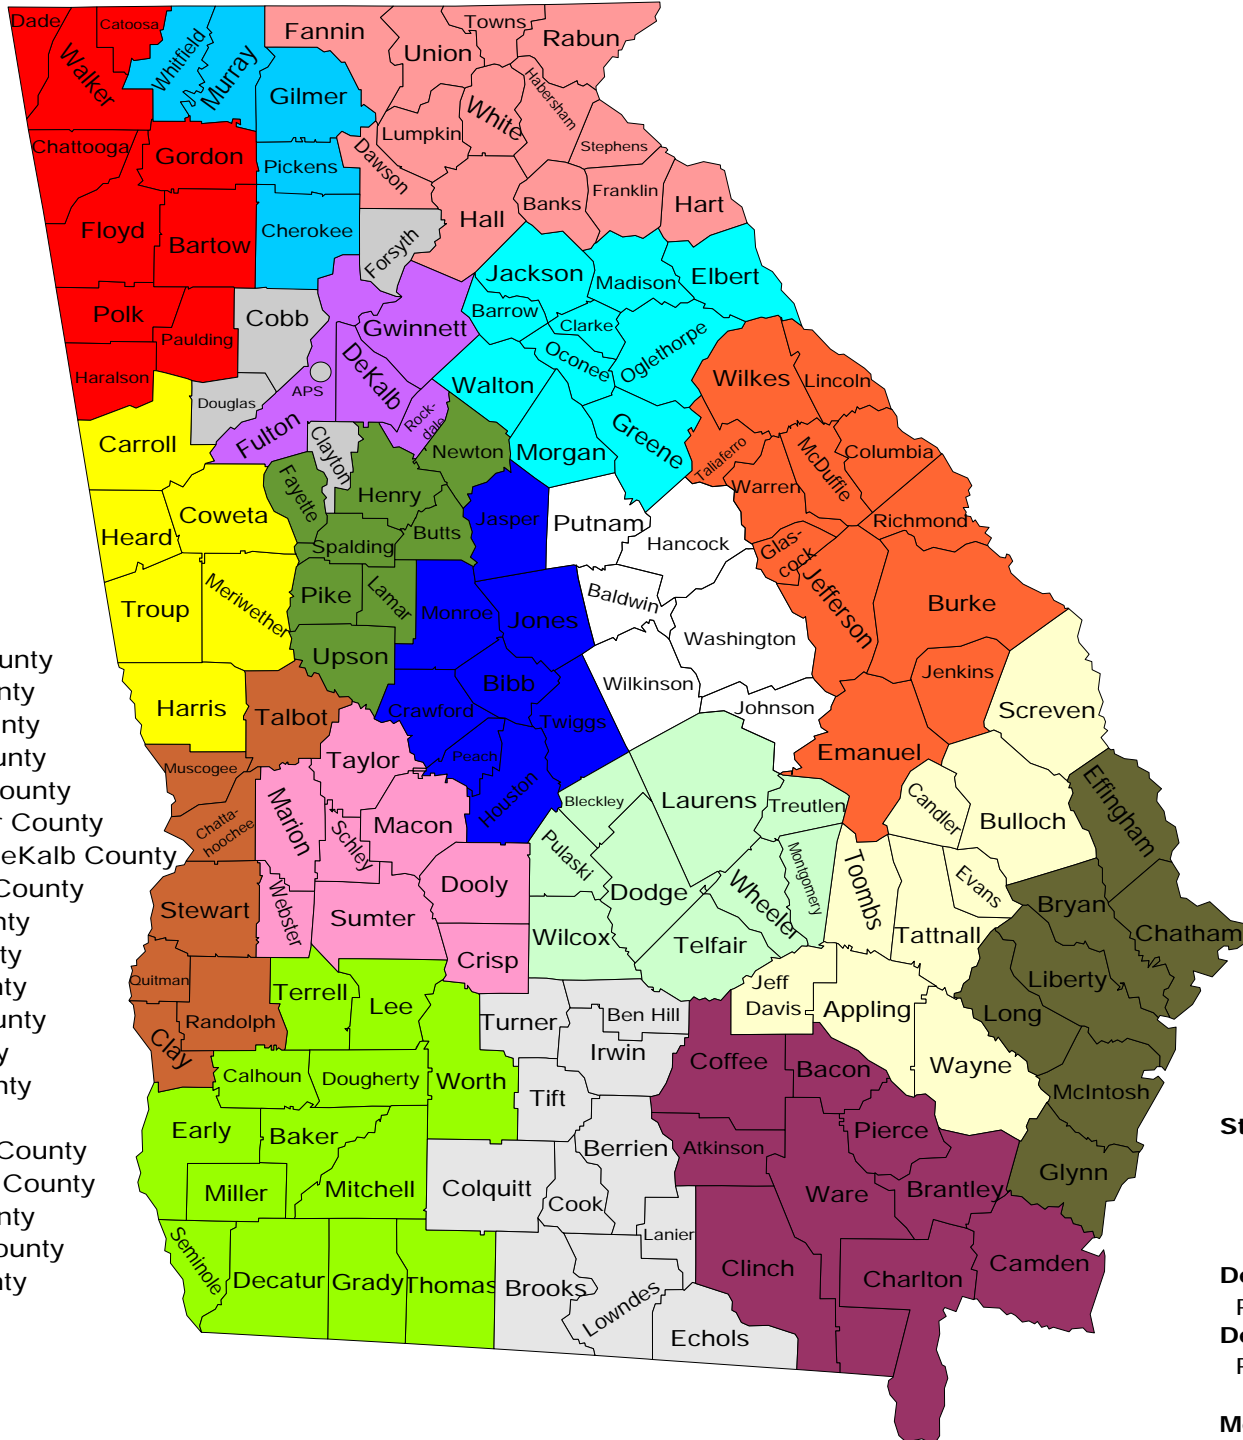

# Division for Special Education Services and Supports - District Liaisons

- Bremen City in Haralson County
- Buford City in Gwinnett County
- Calhoun City in Gordon County
- Carrollton City in Carroll County
- Cartersville City in Bartow County
- Chickamauga City in Walker County
- City Schools of Decatur in DeKalb County
- Commerce City in Jackson County
- Dalton City in Whitfield County
- Dublin City in Laurens County
- Gainesville City in Hall County
- Jefferson City in Barrow County
- Marietta City in Cobb County
- Pelham City in Mitchell County
- Rome City in Floyd County
- Social Circle City in Walton County
- Thomasville City in Thomas County
- Trion City in Chattooga County
- Valdosta City in Lowndes County
- Vidalia City in Toombs County

- - 1 - Paula Gibson
- - 2 - Paula Gibson
- - 3 - Carla Carter
- - 4 - East - Glenda Henderson
- - 4 - West - Glenda Henderson
- - 5 - Carla Carter
- - 6 - Ron Washington
- - 7 - Jody Blakley
- - 8 - Ron Washington
- - 9 - Renita Webb
- - 10 - Renita Webb
- - 11 - Paula Gibson
- - 12 - Paula Gibson
- - 13 - Flo Bry
- - 14 - Laurie Ponsell
- - 15 - Laurie Ponsell
- - 16 - Anne Myers
- - 17 - Flo Bry
- - 18 - Belinda Tiller

**Metro Charters**  
 Jody Blakley  
 Jessie Presley